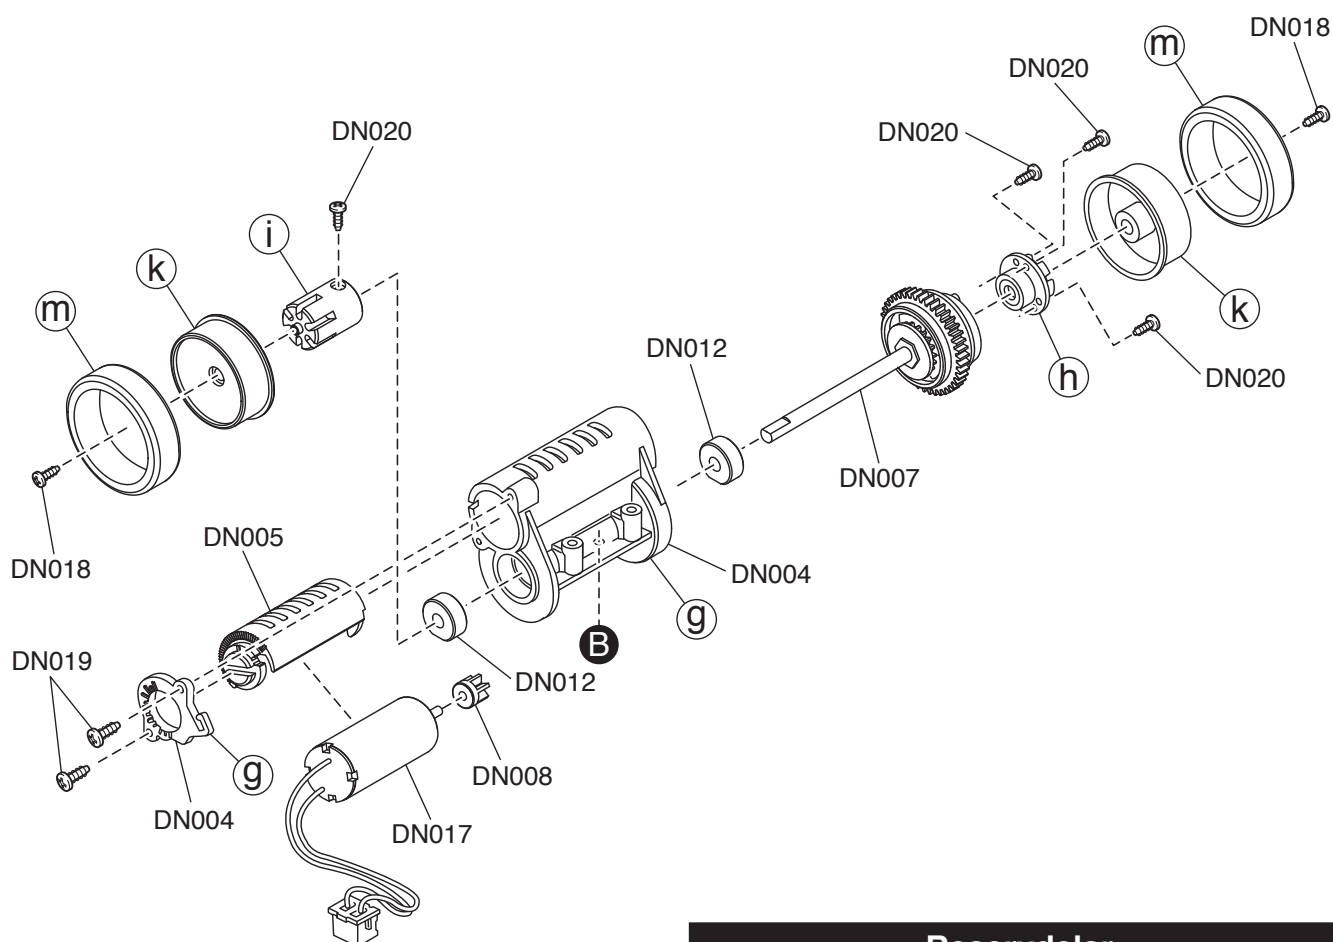

## Reservdelar

No.	Beskrivning
DN001	Chassie / Elektronik Main Frame Assembly
DN006	H-Bar Rear Suspension Plate
DN011	Framvagnsdistanser Front Spacer Set
DN012	Plastbussningar Plastic Bushing Set
DN016	Hjulaxel fram Front Wheel Shaft (2pcs)
DN018	Skruv hjul (Svarta) Wheel Screw Set (6pcs / Black)
DN019	Skruvset (M1.2x3.5 Silver 20 st) Screw Set (M1.2x3.5 / 20pcs / Silver)
DN020	Skruvset (M1x2.5 20 st) Screw Set (M1x2.5 / 20pcs)
DNW102	Fjäderset fram Front Shock Spring Set (S / M / H / 2pcs)

Bakvagn  
MM-chassie

(a) – (o) ingår i "Fitting Parts Set" för varje individuell kaross.

### Reservdelar

No.	Beskrivning
DN002	Motorfäste MM Motor Case (MM)
DN005	Excentrisk justerhylsa Eccentric Adjuster
DN007	Drevdiff Differential Gear Assembly
DN008	Motorpiniong / Verktog Pinion Gear Set
DN012	Plastbussningar Plastic Bushing Set
DN017	Motor dNaNo dNaNo Motor
DN018	Skruv hjul (Svarta) Wheel Screw Set (6pcs / Black)
DN019	Skruvset (M1.2x3.5 Svarta 20 st) Screw Set (M1.2x3.5 / 20pcs / Silver)
DN020	Skruvset (M1x2.5 20 st) Screw Set (M1x2.5 / 20pcs)

Bakvagn  
HM-chassie

(a) – (o) ingår i "Fitting Parts Set" för varje individuell kaross.