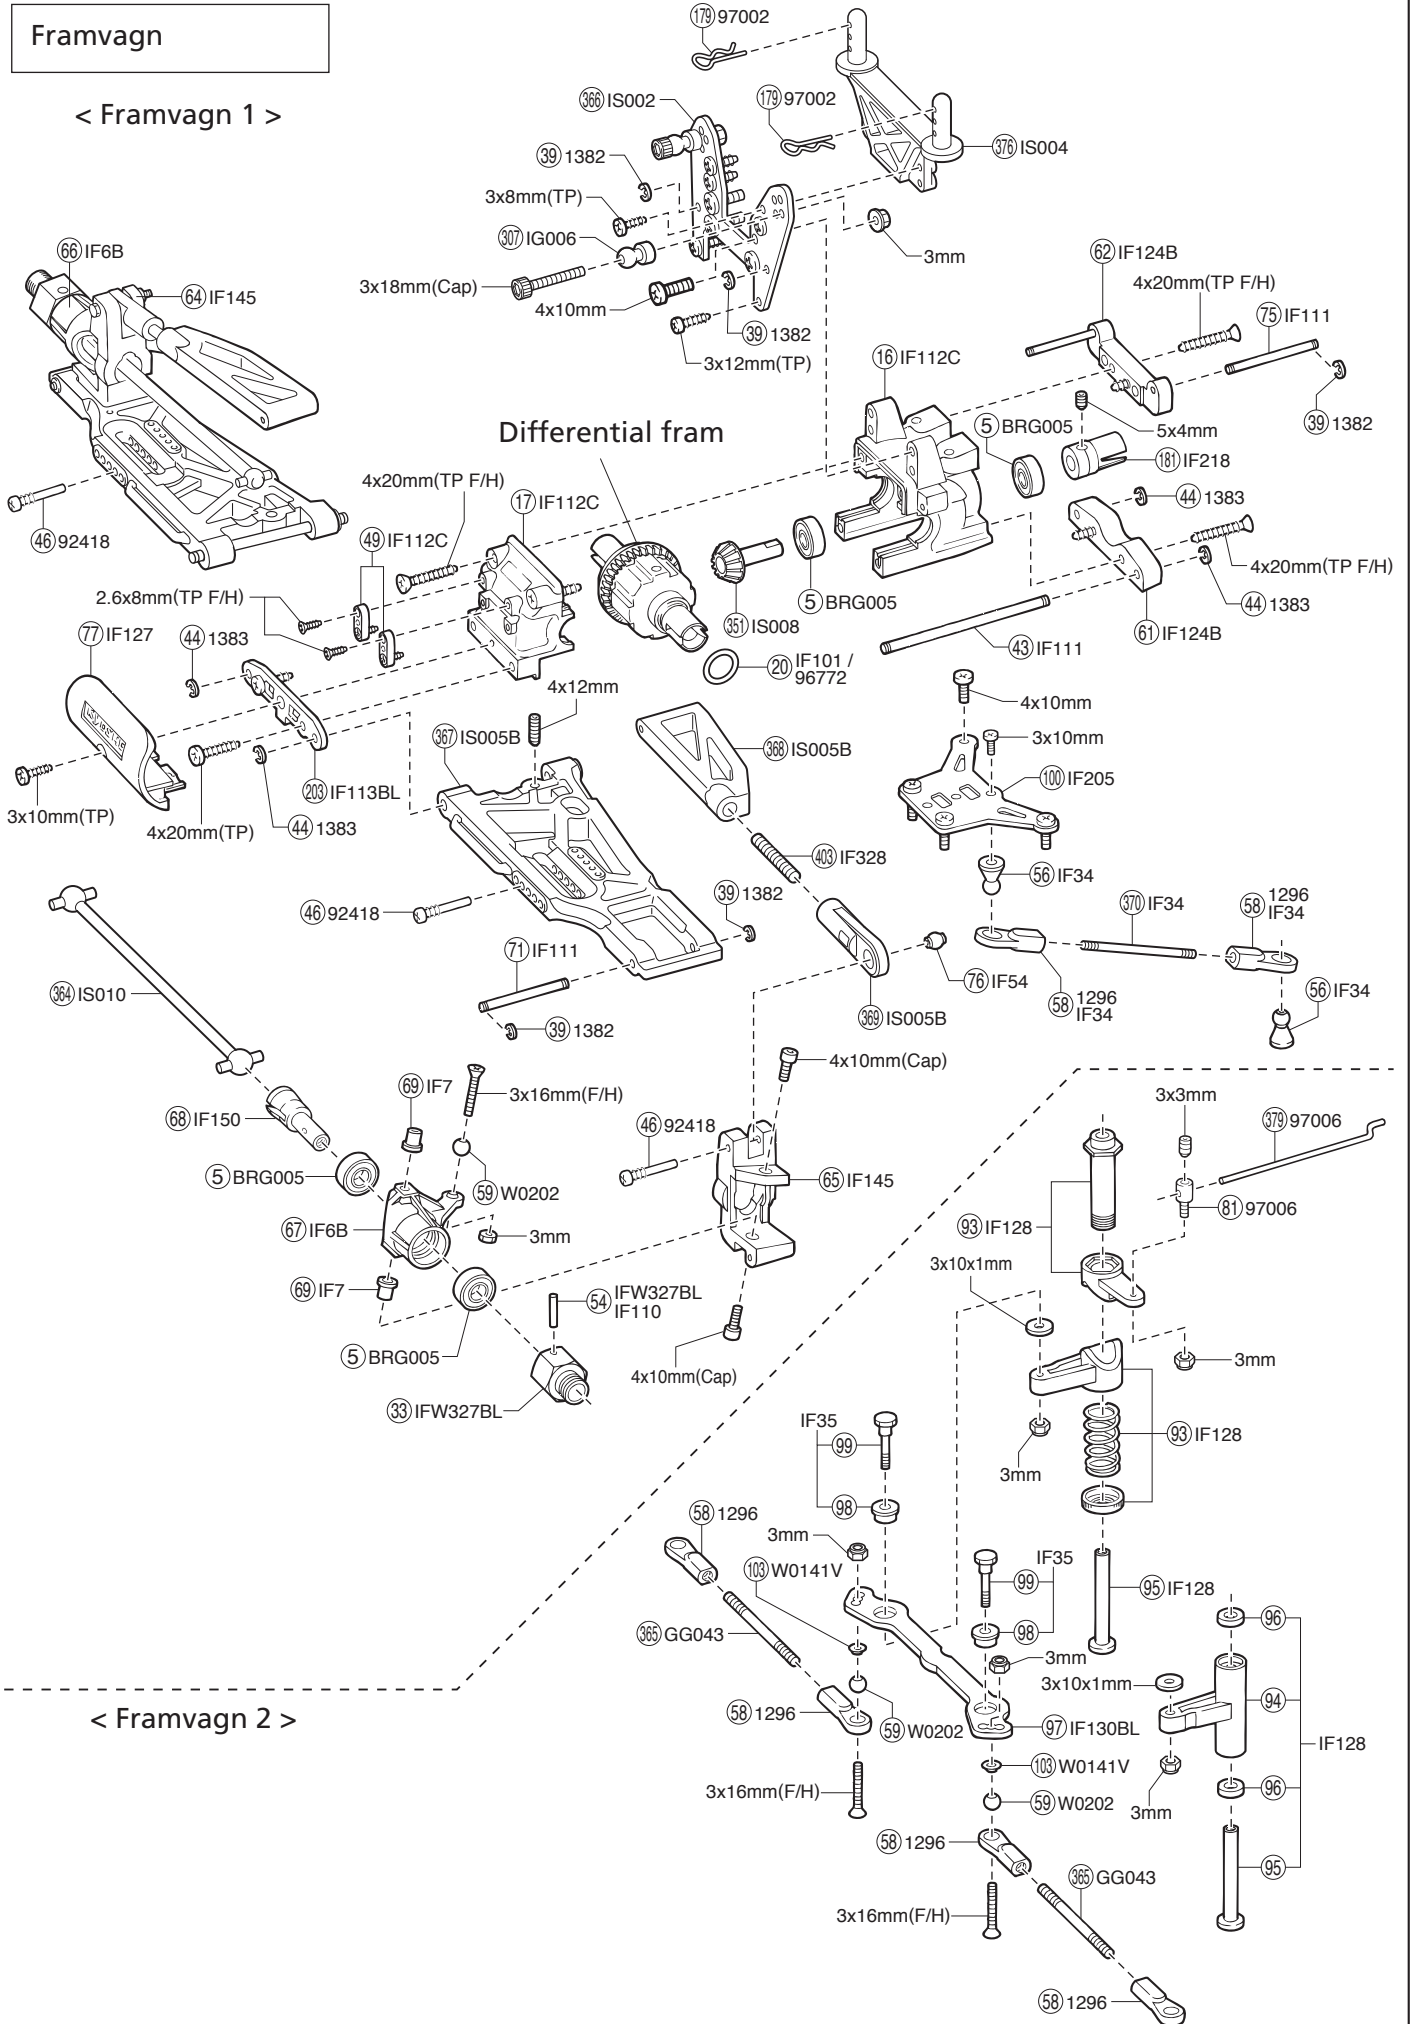

Framvagn

< Framvagn 1 >

No.	Benämning Part Names	Kvantitet Quantity
BRG001	Kullager 5x10x4 mm 5x10x4mm Shield Bearing	⑪ x 4
BRG005	Kullager 8x16x8 mm 8x16x8mm Shield Bearing	⑤ x 2
97017	Adapter rör Adapter Pipe	②⑦ x 2
FM371	Linkageset Linkage Set	②⑨ x 2
GG043	Övre bärarm 4x80mm Tie Rod	③⑥ x 2
IF6B	Styrspindel Knuckle Arm	⑥⑥ ⑥⑦ x 1
IF7	Bussning Knuckle Arm Collar	⑥⑨ x 4
IF27B	Linkagesats Linkage Set	⑬⑧ ⑬④ ⑬④ x 1 ⑨① ⑬④ x 2 ⑬⑦ ⑬⑧ x 3
IF30-1	Packning diff Differential Case Packing (5 pcs)	⑮ x 5
IF35	Styraxel Steering Pin	⑨⑧ ⑨⑨ x 2
IF39	Axel 2.6x14 mm 2.6x14mm Shaft	④ x 10
IF54	Kula 6.8 mm 6.8mm Ball	⑦⑥ x 2
IF55	Kula 7.8 mm 7.8mm Ball	④⑧ x 2
IF101	Drivknut för diff Differential Shaft Set	⑧ ⑲ ⑳ x 2
IF102	Diffdrev Differential Bevel Set	② x 2 ⑩ ⑪ x 4
IF103	Diffhus Differential Case	① ⑮ x 1
IF104	Drivknut för centerdiff Center Differential Shaft	⑦ x 2
IF108B	Motorfäste Engine Mount (2pcs/H=12.5for 21-28)	④③ x 2
IF109	Svånghjul 34 mm 2-backars ø34mm Flywheel (for 2P)	②⑤ ②④ x 1
IF110	Axel 2.6x17 mm 2.6x17mm Pin	⑤④ x 4
IF111	Bärarmsaxlar Suspension Shaft Set	③⑧ ⑦① ⑦⑤ x 2 ④③ x 4
IF112C	Växelhus fram/bak Bulkhead Set	⑮ ⑰ x 1 ④⑨ x 2
IF113BL	Bärarmsfäste Suspension Plate Set (Blue)	②② ②③ x 1
IF114	Hjulspindel bak Rear Hub Carrier	③④ ③⑤ x 1 ③⑥ x 2
IF119	Hjulaxel bak Rear Wheel Shaft	④① x 2
IF124B	Toe-in block Suspension Holder	⑥① ⑥② ①⑨② x 1
IF127	Stötfångare Bumper	⑦⑦ x 1
IF128	Servoräddare Servo Saver Set	⑨③ ⑨④ x 1set ⑨⑤ ⑨⑥ x 2
IF129BL	Plåtar Plate Set (Blue)	⑨① x 1
IF130BL	Styrplatta Steering Plate (Blue)	⑨⑦ x 1
IF131	Fäste för centerdiff Center Differential Housing	⑧② ⑧③ x 1
IF132	Bromsarm Brake Cam Set	⑧⑦ ⑧⑧ x 1 ⑧⑨ x 2
IF133	Bromsskiva Brake Disk	⑧① x 2
IF134	Bromssats Brake Disk Set	⑦⑧ ⑦⑨ x 4 ⑧① x 2
IF135B	Mottagarlåda Receiver Box	⑨② ⑩② ⑩③ ⑩⑤ ⑩⑥ ⑩⑦ ⑩⑧ ⑬④ ⑬⑨ x 1 ⑩⑧ ⑩⑨ x 2 ⑬③ ⑬⑧ x 4 2x20 mm skruv x 2 2x20mm Screw x 2 2x30 mm skruv x 2 2x30mm Screw x 2 2x8 mm TP skruv x 7 2x8mm TP Screw x 7
IF137-1	Antivibrations-gummi Anti-Vibration Rubber	⑬⑧ x 4
IF145	Spindelfäste Front Hub Carrier	⑥④ ⑥⑤ x 1